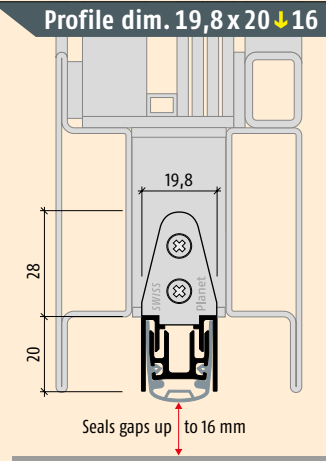

Planet HS-plus

≥55 dB

VERSIONS	
HS-plus → FH | 55 dB	
Prod. code	Length mm
77034-SD	335
77046-SD	460
77059-SD	585
77071-SD	710
77084-SD	835
77096-SD	960
77109-SD	1085
77121-SD	1210
77134-SD	1335
77146-SD	1460
77600-SD	<6000

Planet MF-plus

54 dB

VERSIONS	
MF-plus → FH | 54 dB	
Prod. code	Length mm
51034-DD	335
51046-DD	460
51059-DD	585
51071-DD	710
51084-DD	835
51096-DD	960
51109-DD	1085
51121-DD	1210
51134-DD	1335
51146-DD	1460
51159-DD	1585
51600-DD	<6000

Planet FT-plus

≥55 dB

VERSIONS	
FT-plus → FH | 55 dB	
Prod. code	Length mm
71035-SD	350
71045-SD	450
71055-SD	550
71065-SD	650
71075-SD	750
71085-SD	850
71095-SD	950
71105-SD	1050
71115-SD	1150
71125-SD	1250
71135-SD	1350
71145-SD	1450
71600-SD	<6000

Planet RO-plus

54 dB

VERSIONS	
RO-plus → FH | 54 dB	
Prod. code	Length mm
57034-DD	335
57046-DD	460
57059-DD	585
57071-DD	710
57084-DD	835
57096-DD	960
57109-DD	1085
57121-DD	1210
57134-DD	1335
57146-DD	1460
57159-DD	1585
57600-DD	<6000

Main features for Planet HS-plus / FT-plus

- With optimal sealing, sound reduction of up to $\leq \geq 55$ dB
- Seal height up to $\downarrow 22$ mm
- Planet HS-plus: Silicone lip protected by deeper rebate
- Door adjustable at bottom without removal
- Unilateral and soundless release, silent seal
- Due to parallel drop-down no trailing on the floor
- Automatic compensation for sloping floors
- For double leaf folding doors with flush bolt or driving bar
- High-grade silicone lip, simple lift height adjustment
- Can be shortened up to the next shorter length on stock
- No extra need to cut off silicone at both ends
- 7 years warranty

Main features for Planet MF-plus / RO-plus