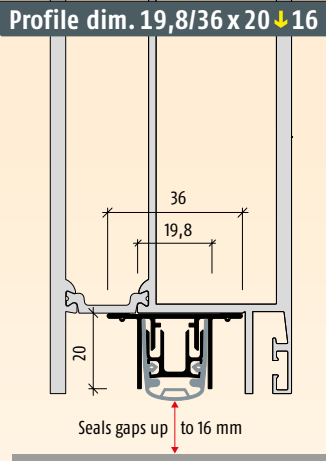

Main features for Planet HS-plus / FT-plus

- With optimal sealing, sound reduction of up to $\leq \geq 55$ dB
- Seal height up to $\downarrow 22$ mm
- Planet HS-plus: Silicone lip protected by deeper rebate
- Door adjustable at bottom without removal
- Unilateral and soundless release, silent seal
- Due to parallel drop-down no trailing on the floor
- Automatic compensation for sloping floors
- For double leaf folding doors with flush bolt or driving bar
- High-grade silicone lip, simple lift height adjustment
- Can be shortened up to the next shorter length on stock
- No extra need to cut off silicone at both ends
- 7 years warranty

Main features for Planet MF-plus / RO-plus

- With optimal sealing, sound reduction of up to ≤ 54 dB
- Seal height up to $\downarrow 16$ mm
- Unilateral and soundless release, silent seal
- Due to parallel drop-down no trailing on the floor
- Automatic compensation for sloping floors
- For double leaf folding doors with flush bolt or driving bar
- High-grade silicone lip, simple lift height adjustment
- Can be shortened up to the next shorter length on stock
- No extra need to cut off silicone at both ends
- 7 years warranty

More drop-down seals with the **option PLUS:**

Planet KT-plus

More drop-down seals with the **option PLUS:**