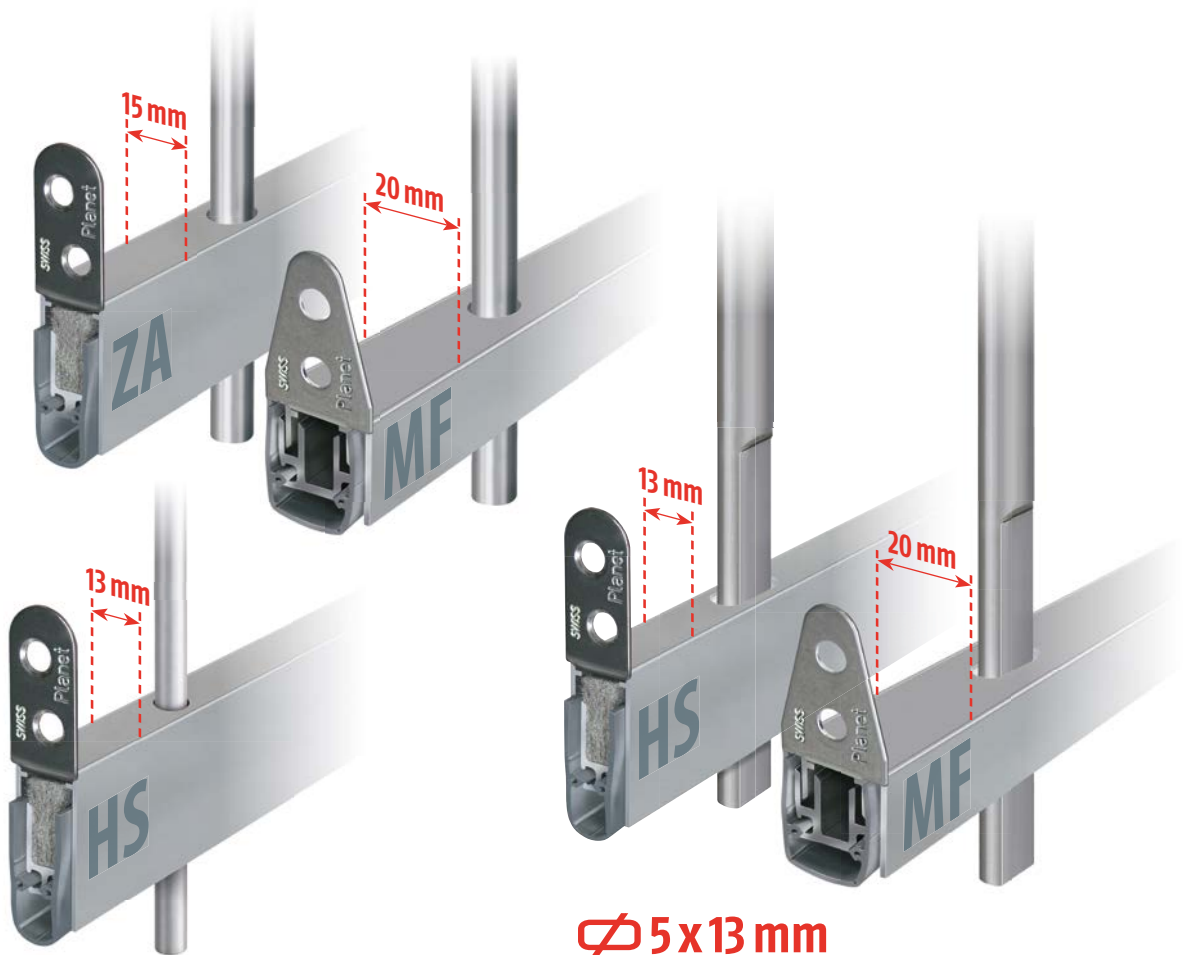

Floor bolt Ø10 mm through 15 mm seal
Planet ZA, especially made for double doors

6 good reasons for Planet ZA with Ø10 mm drill-hole

- ✓ TR125 double shortening (self-shortening)
- ✓ EN 179 / EN 1125 with standard driving bar Ø10 mm
- ✓ Warehouse / storage for all situations
- ✓ Cost-saving solution for all doors
- ✓ Burglary resistance (RC*) remains preserved
- ✓ Also suitable for fire doors

*Resistance Class / EN 1627

Overview: Planet solutions for double doors

Ø 10 mm

to suit:

- Planet ZA
- Planet MF
- Planet RO
- Planet PU

Ø 8 mm

to suit: Planet HS

Ø 5 x 13 mm