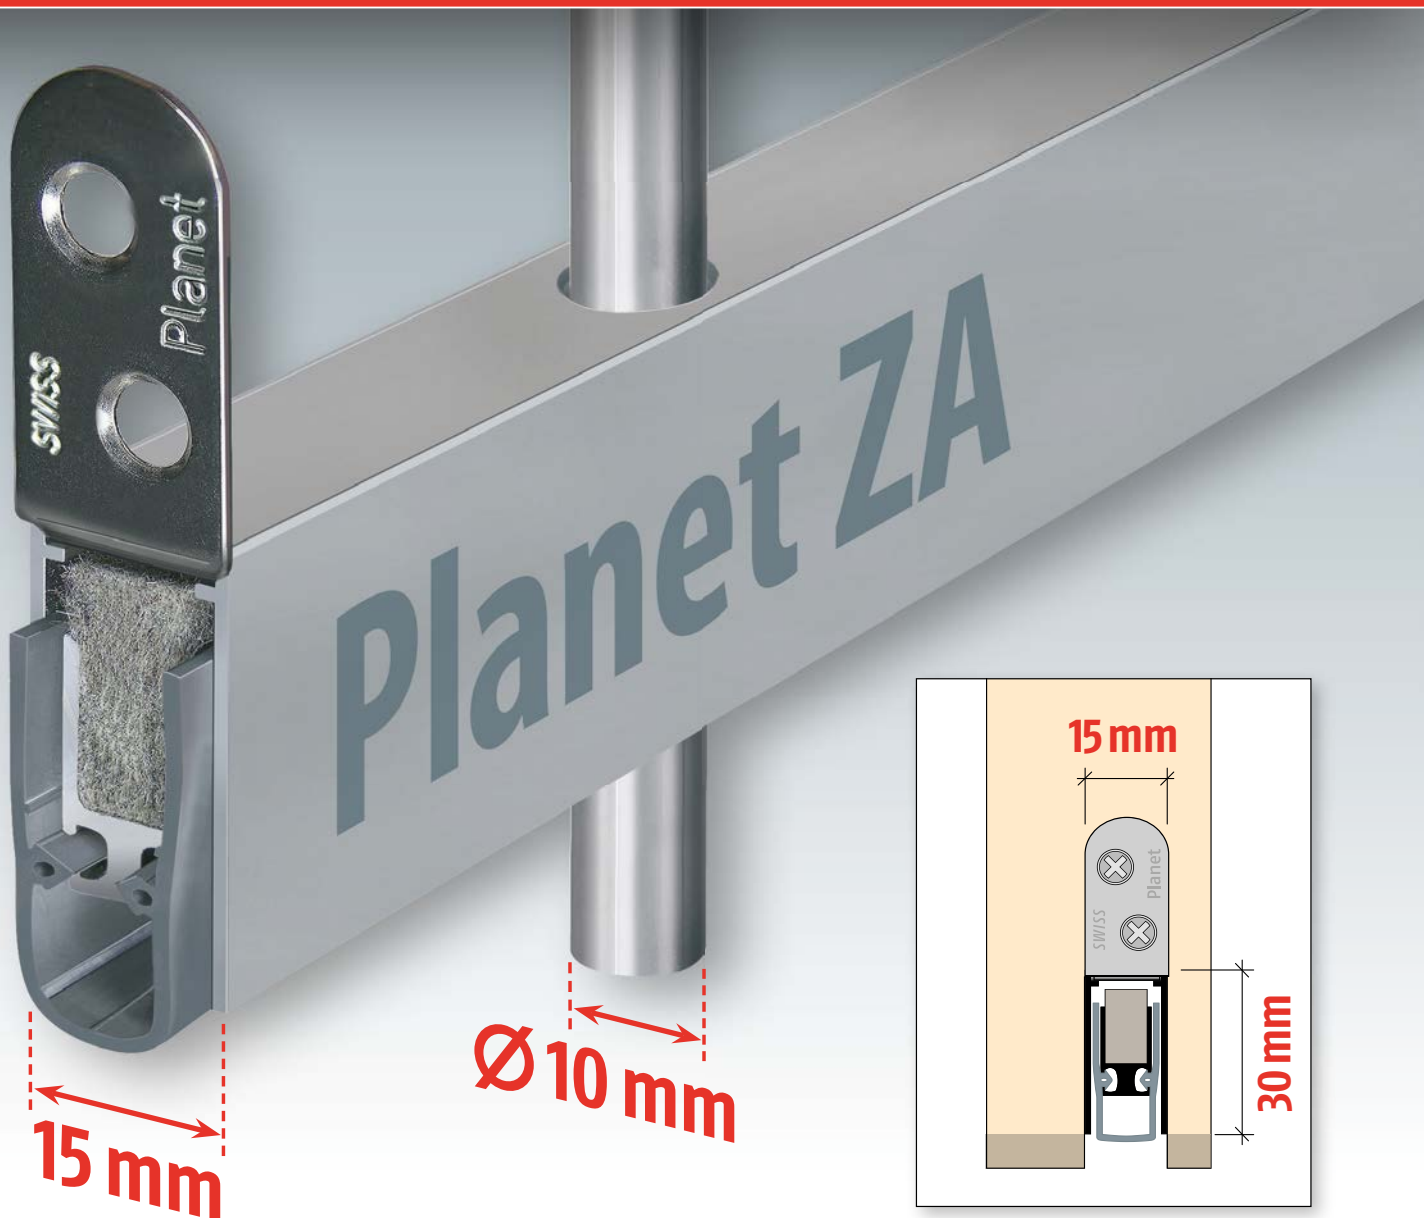

Floor bolt Ø10 mm through 15 mm seal
Planet ZA, especially made for double doors

6 good reasons for Planet ZA with Ø10 mm drill-hole

- ✓ TR125 double shortening (self-shortening)
- ✓ EN 179 / EN 1125 with standard driving bar Ø10 mm
- ✓ Warehouse / storage for all situations
- ✓ Cost-saving solution for all doors
- ✓ Burglary resistance (RC*) remains preserved
- ✓ Also suitable for fire doors

*Resistance Class / EN 1627

Overview: Planet solutions for double doors

Ø 10 mm

to suit:

- Planet ZA
- Planet MF
- Planet RO
- Planet PU

Ø 8 mm

to suit: Planet HS

Ø 5 x 13 mm