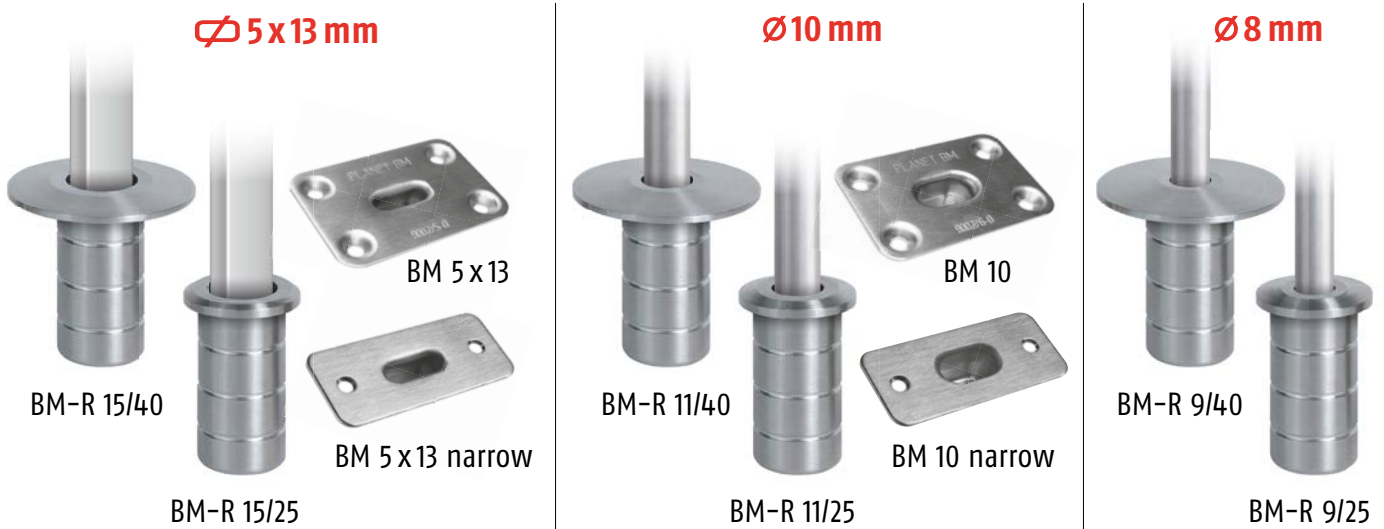

Overview: Planet Floor recess plates

Planet GDZ AG | 05.2016